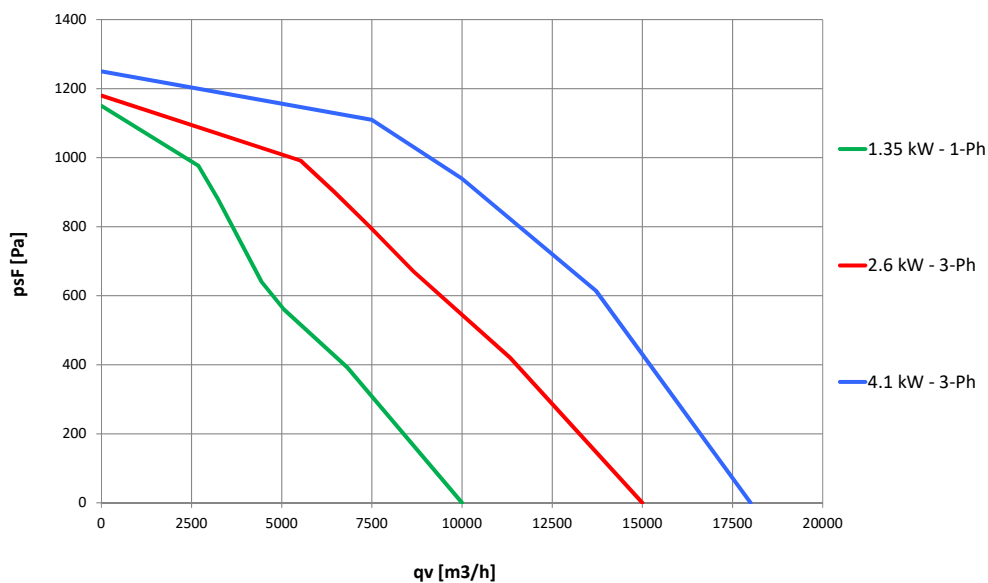

PFP RANGE - PLANNED EXPANSION OF THE PERFORMANCE ENVELOPE