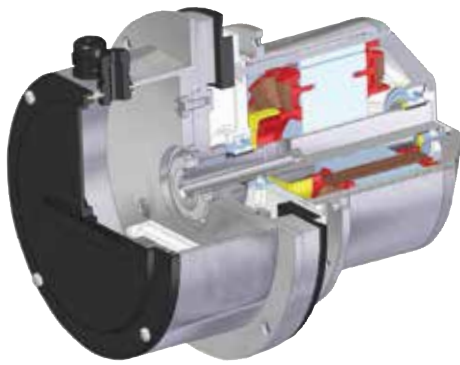

There now is a perfect solution from the Nicotra Gebhardt product range for any fan application.

THE NEW IMPELLER IS SPECIFICALLY SELECTED FOR OPTIMUM PERFORMANCE IN THE PFP APPLICATION:

- Lightweight high-efficiency aluminium impeller.
- Optimised for medium pressure applications.
- Reduced losses due to motor influence.
- Low interference loss with fan enclosure.

PFP RANGE - PLANNED EXPANSION OF THE PERFORMANCE ENVELOPE

THE COMPACT LIGHTWEIGHT

THE NEW MOTOR COMBINES A NUMBER OF OUTSTANDING FEATURES:

- Compact external-rotor motor.
- Efficiency in accordance with IE5.
- Aerodynamically optimised.
- High-efficiency motor with rare-earth magnets.
- Integrated controller.

THE NEW ADVANCED CONTROLLER CHARACTERISTICS:

- All single-phase models comply with EMC emission requirements for EN 61800-3 class C1; three-phase models comply with the emission requirements for class C2; both types comply with immunity requirements for class C3.
- Can operate in PID mode, adjusting fan speed to keep the measurement of a system parameter to the desired value, via 2 analogue inputs, and an external transducer.
- Operation at constant flow-rate can be achieved using the PID mode and a pressure transducer, connected with the pressure probe provided on the inlet nozzle.
- Speed control via external voltage signal.
- ModBus / RS485 serial interface.
- 10V and 24V power supply for external transducers.
- Master & slave mode, for stable operation in parallel.