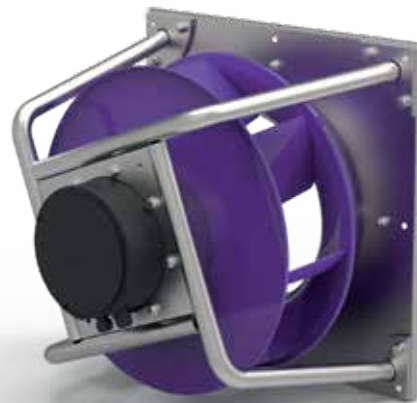

PFP

THE COMPACT LIGHTWEIGHT

REGAL®

THE COMPACT LIGHTWEIGHT

THE ULTRA COMPACT (EC) PLUG FAN WITH BACKWARD CURVED BLADES (PFP) COMPLETES THE NICOTRA GEBHARDT LINE OF FANS.

Beyond the existing plug fan range with backward curved hollow profile blades, Regal has developed an additional range of permanent magnet external-rotor motor (EC) plug fans.

The PFP, with outstanding combination of efficient drive system and aerodynamics, is the ideal solution for medium-pressure applications. The PFP range completes the offer of existing low pressure and high pressure high efficiency fan ranges RLM and RQM.

There now is a perfect solution from the Nicotra Gebhardt product range for any fan application.

THE NEW IMPELLER IS SPECIFICALLY SELECTED FOR OPTIMUM PERFORMANCE IN THE PFP APPLICATION:

- Lightweight high-efficiency aluminium impeller.
- Optimised for medium pressure applications.
- Reduced losses due to motor influence.
- Low interference loss with fan enclosure.

PFP RANGE - PLANNED EXPANSION OF THE PERFORMANCE ENVELOPE

THE COMPACT LIGHTWEIGHT

THE NEW MOTOR COMBINES A NUMBER OF OUTSTANDING FEATURES:

- Compact external-rotor motor.
- Efficiency in accordance with IE5.
- Aerodynamically optimised.
- High-efficiency motor with rare-earth magnets.
- Integrated controller.